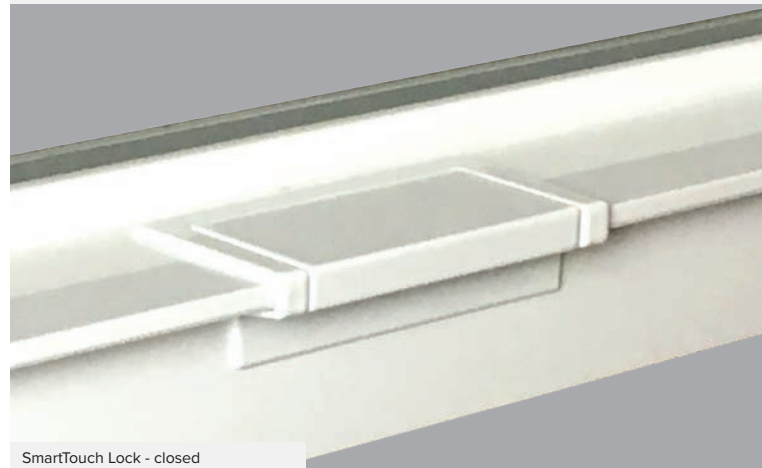

SmartTouch Lock - closed

SmartTouch Lock - open

INTUITIVE

It's the easiest way to unlock and lock windows allowing you to open or close them in one smooth, single motion. No pinching, squeezing or twisting.

STREAMLINED

The SmartTouch window lock mechanism is incorporated into the window sash for a sleek, low-profile design.

STRONG

The lock assembly is constructed from die-cast zinc making it strong and built to last.