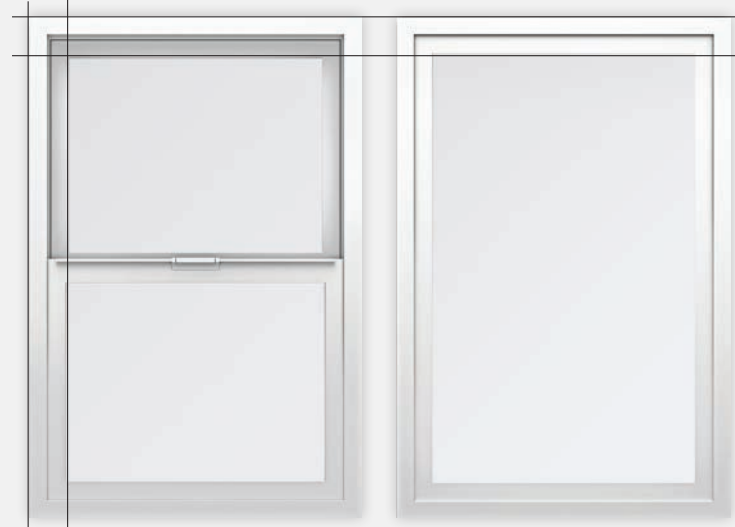

Even Sightlines

All Trinsic™ Series windows come with even sightlines, from top to bottom, and across operating styles.

This provides a streamlined and aesthetically pleasing look throughout your home, no matter which window operating style you choose.