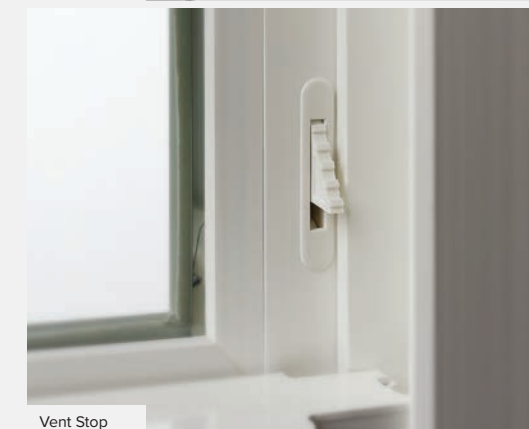

Sash Lock

Vent Stop